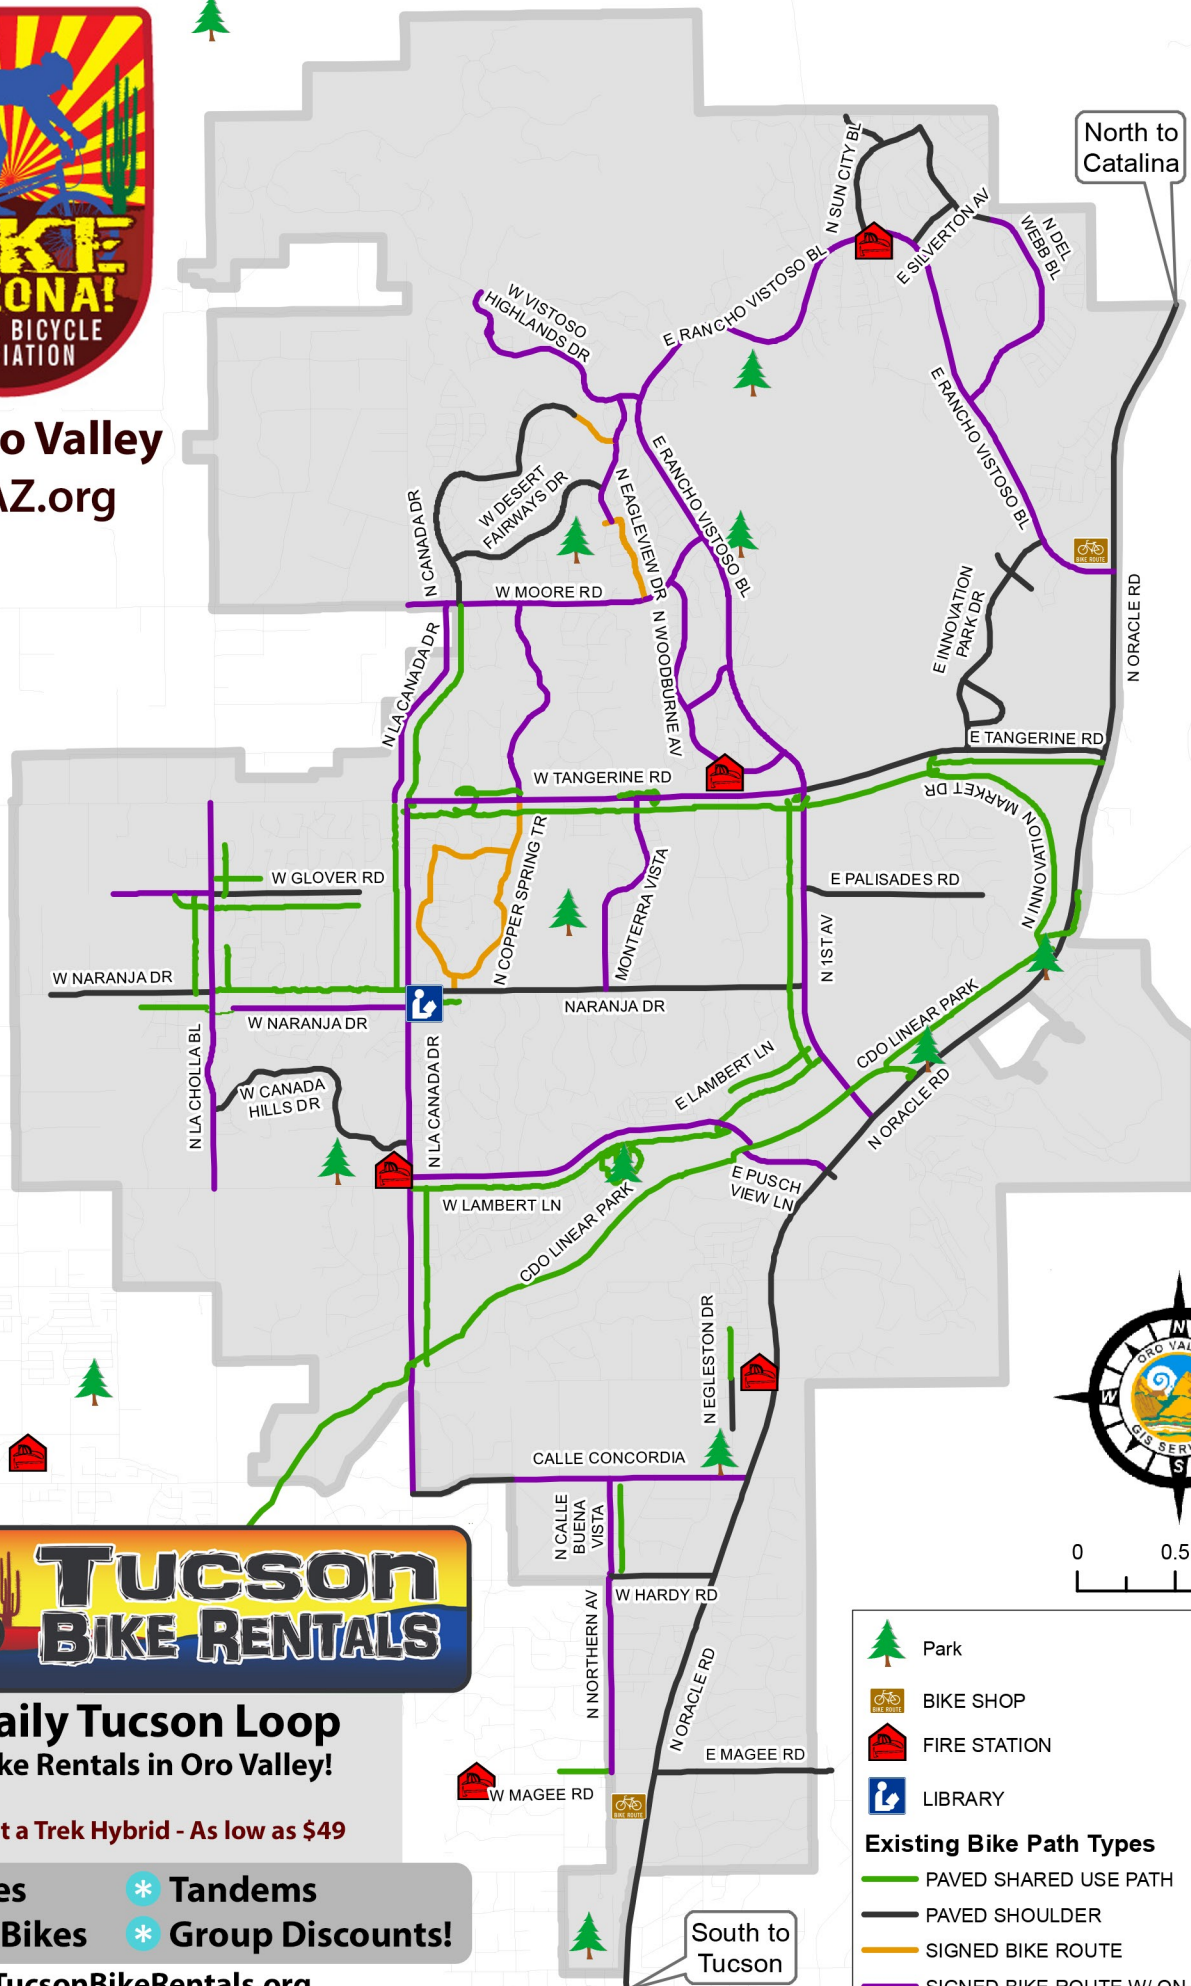

Bike Oro Valley
BikeAZ.org

North to
Catalina

South to
Tucson

0 0.5 1 Miles

Daily Tucson Loop
Bike Rentals in Oro Valley!

Rent a Trek Hybrid - As low as \$49

- * E-Bikes
- * Tandems
- * Road Bikes
- * Group Discounts!

TucsonBikeRentals.org

- Park
- BIKE SHOP
- FIRE STATION
- LIBRARY

Existing Bike Path Types

- PAVED SHARED USE PATH
- PAVED SHOULDER
- SIGNED BIKE ROUTE
- SIGNED BIKE ROUTE W/ ON-STREET BIKE LANE